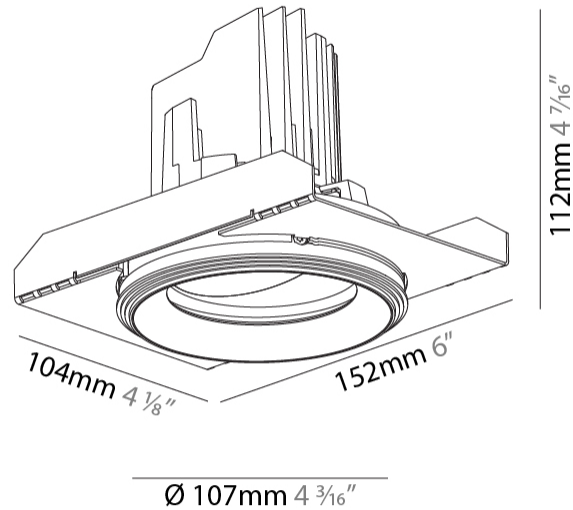

PHYSICAL

Shape: Round
Diameter (mm): 107
Diameter (in): 4 3/16
Height (mm): 112
Height (in): 4 7/16
Ceiling Thickness (mm): 10 / 12.5 / 15 / 25
Ceiling Thickness (in): 3/8 or 1/2 or 9/16 or 1
Min. Recessing Depth (mm): 130
Min. Recessing Depth (in): 5 1/8
Light Distribution: Adjustable / Downlight
Weight (kg): 0.596
Weight (lbs): 1.31
Fixture Finish: SSR / BKV / CWI / CRY / HAB / LAG / UFT / ITA / RUA / RUR / MIC / FTG / MYG / TWT / LOD / PUS / FRO / FUP / KIA / POP / BLS / SPG / MEY / GOH / GUM / CHC / COM / ABZ / JAG / OBR / MOS / ROR
Fixture Material: Aluminum Die Cast
Cut-out Measurements: Ø 111mm / 4 3/8"
Upon Request: Unique Ceiling Thickness

ELECTRICAL

Lamp Type: LED (Zhaga Standard)
Input Wattage (W): 13.2 / 16.5
Total Output Wattage (W): 12.1 / 14.7
Dimming: Tri-Mode (Non-Dimming and Phase Dimming (120Vac only) and 0-10V Dimming)
Driver Included: No
Driver Location: Recessed Housing
Driver Type: Constant Current - Universal
Driver Class: Class 2
Housing: See components
Input Voltage (V): 120 - 277
Constant Current (MA): 350

LED

Number of LEDs: 1
Color Temperature (°K): 2700 / 3000 / 3500 / 4000
Max. Delivered Lumen (lm): 850 / 950 / 1019 / 1040
Nominal Lumen (lm): 960 / 1070 / 1156 / 1180
CRI: >90 CRI
Lamp Life (hrs): 50000
Upon Request: RGB-W Tunable White Special Color Temperature Special LED

OPTICAL

Reflector: 10
Adjustability: Rotational 355°; Tilt 30°
Upon Request: Special Beam Angles

RATINGS AND CERTIFICATIONS