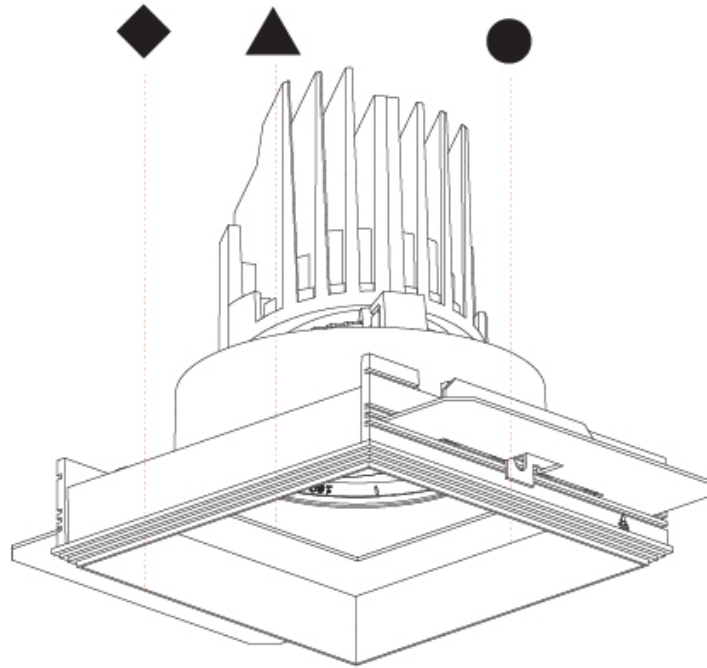

IP rating: IP20

BIONIQ SQUARE ADJUSTABLE COMFORT TRIMLESS

A35215-

PROJECT

TYPE

SPECIFIER

QUANTITY

DATE