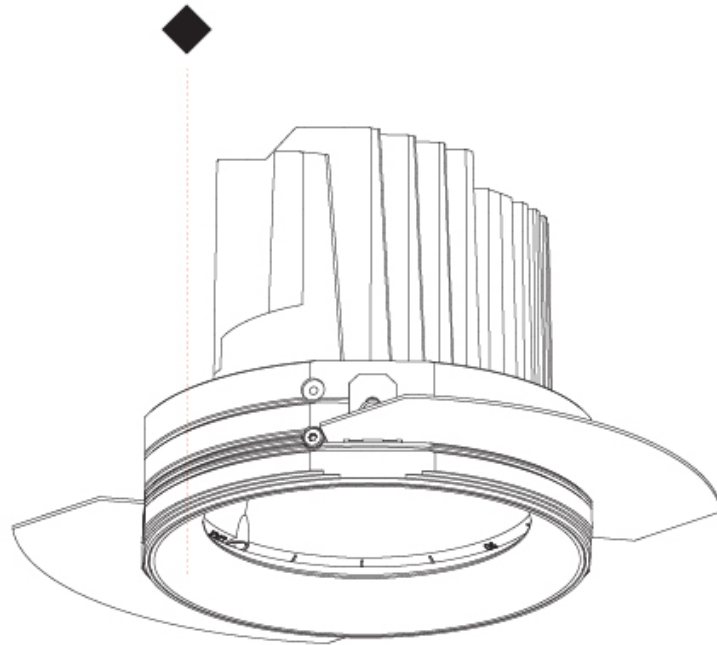

140mm 5 1/2" | 150mm 5 3/8" | 10 | 12 1/2 | 15 | 25mm ± 30° | 355° | ↑

BIONIQ ROUND ADJUSTABLE TRIMLESS

A35188-

PROJECT

TYPE

SPECIFIER

QUANTITY

DATE