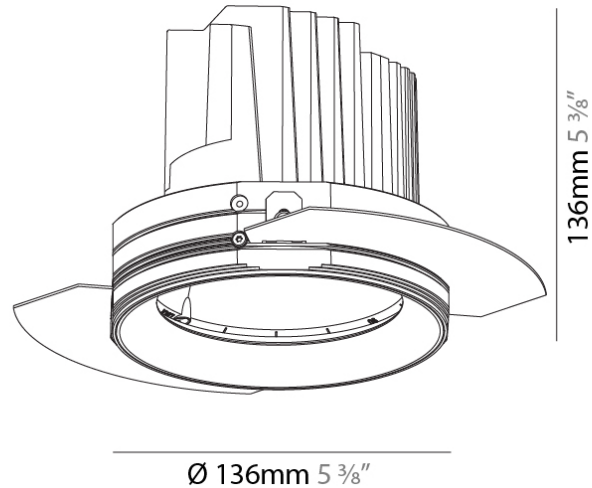

RATINGS AND CERTIFICATIONS

382, F 416-247-9319, www.zaneen.com
Certified by Intertek for North American Standards. At the end of the existing Model #. For assistance on 'custom' specifications, contact zteam@zaneen.com.
In a constant effort to supply the best product, we reserve the right to change specifications or materials without notice. The most recent specification sheets are found at zaneen.com
IP rating: IP20